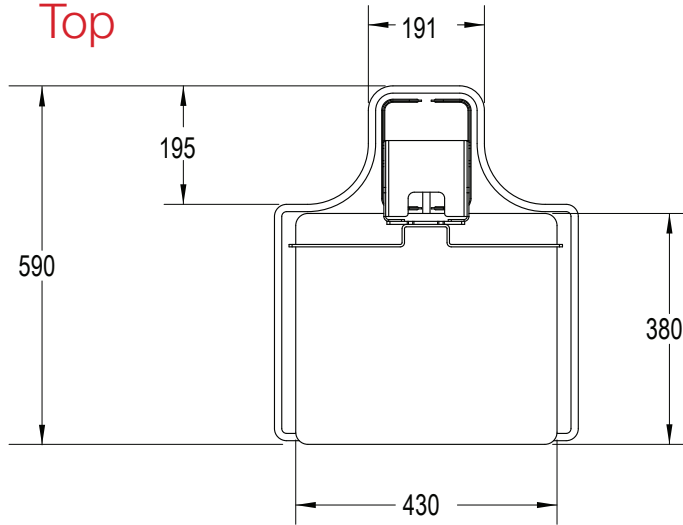

ORI S3 CHERRY

ORI S3 WALNUT

Features

Adaptable:	Range fits any make and model of TV up to 52"
Complete Package:	No need for any brackets or fixings
No More Wires:	Hides all the clutter of cables and wires
Adjustable:	Adjustable TV and shelf height
Safety:	Safety glass with rounded edges
Extension Cable Supplied:	4 socket extension cable supplied
Cable Management:	Cable ties and cable mounts supplied
Space Saving:	Fits easily into corners or against walls
High Quality:	Extremely strong and beautifully finished

For televisions 32" to 52"

For flat panel televisions with fixing centres from 10cm to 68.2cm wide

ORI S2 SILVER

ORI S2 BLACK

ORI S4 SILVER

ORI S4 BLACK

ORI S4 WHITE

ORI S4 RED

ORI S4 OAK

ORI S4 CHERRY

ORI S4 WALNUT

Specifications

	ORI S1 & S3 / ORI S2 & S4
Stand Dimensions S1 & S3:	H: 874mm x W: 500mm x D: 584mm
Stand Dimensions S2: & S4:	H: 1079mm x W: 500mm x D: 584mm
Fixing Hole Centre Width:	100mm to 420/682mm
Useable Shelf Space:	W: 400mm x D: 374mm
Shelf Safety Glass Thickness:	5mm
Max Shelf Loading:	10Kg per Shelf
Max TV Weight:	50Kg
Overall Weight:	24/27Kg
Box Dimensions:	H: 172mm x W: 932mm x D: 585mm

Origin S1 & S3 Dimensions

For televisions up to 32" with fixing centres 10cm to 42cm wide

Top

Overall base dimensions are the same for the S1 & S3 range

Front

Side