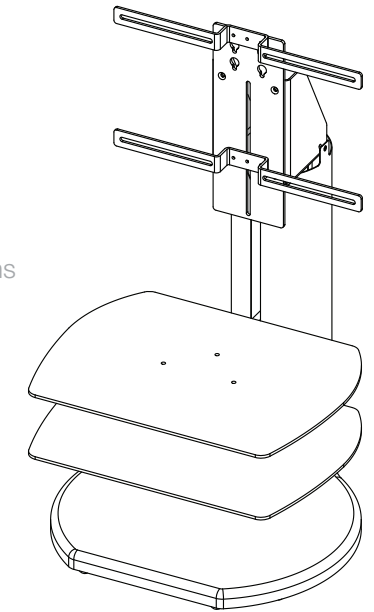

ORI S3 CHERRY

ORI S3 WALNUT

Features

Adaptable:	Range fits any make and model of TV up to 52"
Complete Package:	No need for any brackets or fixings
No More Wires:	Hides all the clutter of cables and wires
Adjustable:	Adjustable TV and shelf height
Safety:	Safety glass with rounded edges
Extension Cable Supplied:	4 socket extension cable supplied
Cable Management:	Cable ties and cable mounts supplied
Space Saving:	Fits easily into corners or against walls
High Quality:	Extremely strong and beautifully finished

For televisions 32" to 52"

For flat panel televisions with fixing centres from 10cm to 68.2cm wide

ORI S2 SILVER

ORI S2 BLACK

ORI S4 SILVER

ORI S4 BLACK

ORI S4 WHITE

ORI S4 RED

ORI S4 OAK

ORI S4 CHERRY

ORI S4 WALNUT

Specifications

	ORI S1 & S3 / ORI S2 & S4
Stand Dimensions S1 & S3:	H: 874mm x W: 500mm x D: 584mm
Stand Dimensions S2: & S4:	H: 1079mm x W: 500mm x D: 584mm
Fixing Hole Centre Width:	100mm to 420/682mm
Useable Shelf Space:	W: 400mm x D: 374mm
Shelf Safety Glass Thickness:	5mm
Max Shelf Loading:	10Kg per Shelf
Max TV Weight:	50Kg
Overall Weight:	24/27Kg
Box Dimensions:	H: 172mm x W: 932mm x D: 585mm

Origin S1 & S3 Dimensions

For televisions up to 32" with fixing centres 10cm to 42cm wide

Top

Overall base dimensions are the same for the S1 & S3 range

Front

Side