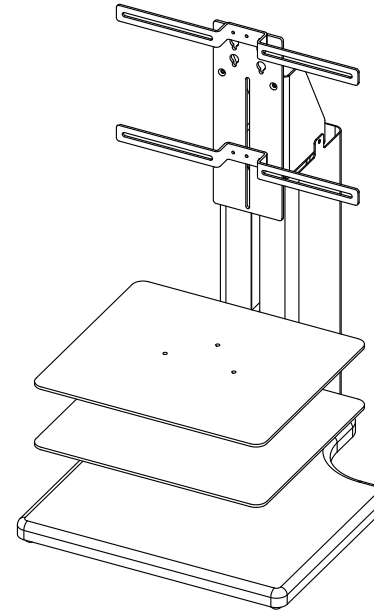

ORI S3 CHERRY

ORI S3 WALNUT

Features

Adaptable:	Range fits any make and model of TV up to 52"
Complete Package:	No need for any brackets or fixings
No More Wires:	Hides all the clutter of cables and wires
Adjustable:	Adjustable TV and shelf height
Safety:	Safety glass with rounded edges
Extension Cable Supplied:	4 socket extension cable supplied
Cable Management:	Cable ties and cable mounts supplied
Space Saving:	Fits easily into corners or against walls
High Quality:	Extremely strong and beautifully finished

For televisions 32" to 52"

For flat panel televisions with fixing centres from 10cm to 68.2cm wide

ORI S2 SILVER

ORI S2 BLACK

ORI S4 SILVER

ORI S4 BLACK

ORI S4 WHITE

ORI S4 RED

ORI S4 OAK

ORI S4 CHERRY

ORI S4 WALNUT

Specifications

	ORI S1 & S3 / ORI S2 & S4
Stand Dimensions S1 & S3:	H: 874mm x W: 500mm x D: 584mm
Stand Dimensions S2: & S4:	H: 1079mm x W: 500mm x D: 584mm
Fixing Hole Centre Width:	100mm to 420/682mm
Useable Shelf Space:	W: 400mm x D: 374mm
Shelf Safety Glass Thickness:	5mm
Max Shelf Loading:	10Kg per Shelf
Max TV Weight:	50Kg
Overall Weight:	24/27Kg
Box Dimensions:	H: 172mm x W: 932mm x D: 585mm

Origin S1 & S3 Dimensions

For televisions up to 32" with fixing centres 10cm to 42cm wide

Top

Overall base dimensions are the same for the S1 & S3 range

Front

Side