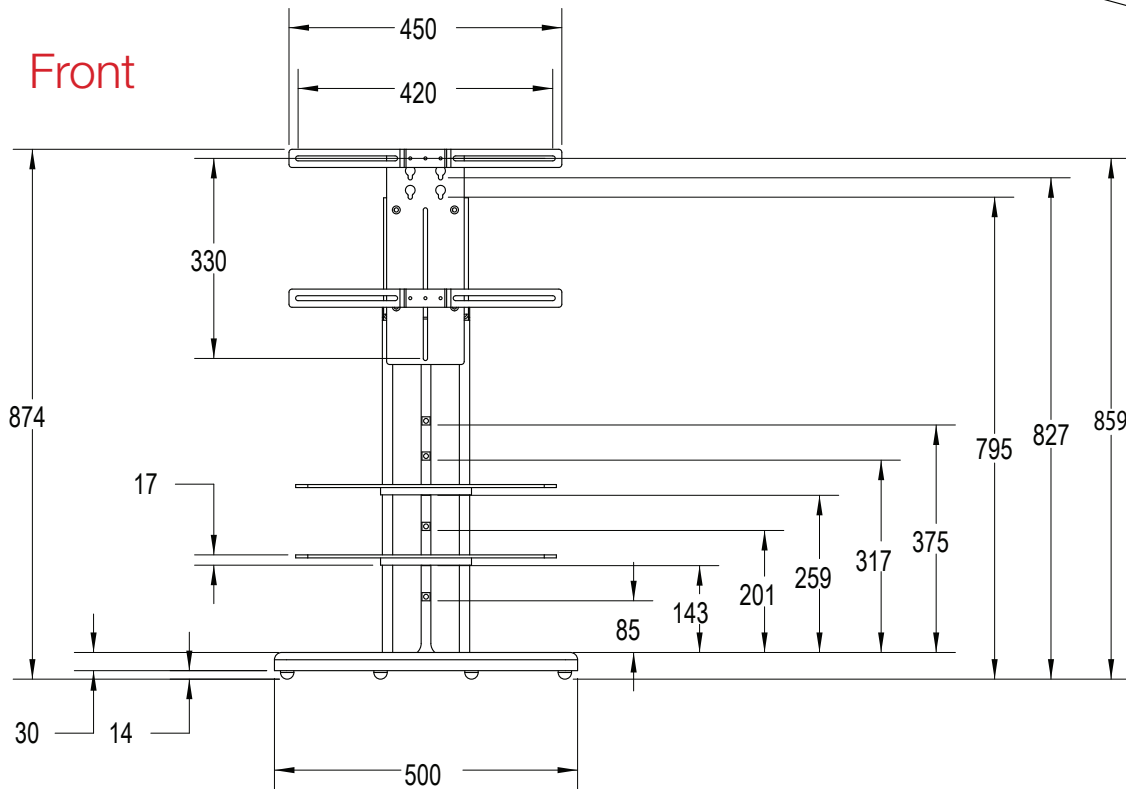

Origin Range

For Televisions up to 32"

For flat panel televisions with fixing centres from 10cm to 42cm wide

ORI S1 SILVER

ORI S1 BLACK

ORI S3 SILVER

ORI S3 BLACK

ORI S3 OAK

For televisions 32" to 52"

For flat panel televisions with fixing centres from 10cm to 68.2cm wide

ORI S2 SILVER

ORI S2 BLACK

ORI S4 SILVER

ORI S4 BLACK

ORI S4 WHITE

ORI S4 RED

ORI S4 OAK

ORI S4 CHERRY

ORI S4 WALNUT

Specifications

	ORI S1 & S3 / ORI S2 & S4
Stand Dimensions S1 & S3:	H: 874mm x W: 500mm x D: 584mm
Stand Dimensions S2: & S4:	H: 1079mm x W: 500mm x D: 584mm
Fixing Hole Centre Width:	100mm to 420/682mm
Useable Shelf Space:	W: 400mm x D: 374mm
Shelf Safety Glass Thickness:	5mm
Max Shelf Loading:	10Kg per Shelf
Max TV Weight:	50Kg
Overall Weight:	24/27Kg
Box Dimensions:	H: 172mm x W: 932mm x D: 585mm

Origin S1 & S3 Dimensions

For televisions up to 32" with fixing centres 10cm to 42cm wide

Top

Overall base dimensions are the same for the S1 & S3 range

Front

Side