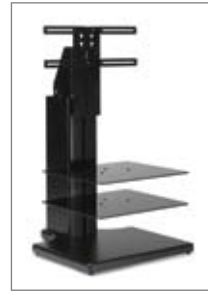

Origin

The Origin range integrates beautifully with any make and model of TV. Discreet and elegant it looks superb from any angle, hanging the screen as if on a wall but without the need to modify your interior. The Origin is available in two heights for small or large TV's, in a wide variety of colours and real wood veneers. With further screen and shelf height adjustment you can position your TV and equipment to your own preference.

Origin Range

For Televisions up to 32"

For flat panel televisions with fixing centres from 10cm to 42cm wide

ORI S1 SILVER

ORI S1 BLACK

ORI S3 SILVER

ORI S3 BLACK

ORI S3 OAK

ORI S3 CHERRY

ORI S3 WALNUT

Features

Adaptable:	Range fits any make and model of TV up to 52"
Complete Package:	No need for any brackets or fixings
No More Wires:	Hides all the clutter of cables and wires
Adjustable:	Adjustable TV and shelf height
Safety:	Safety glass with rounded edges
Extension Cable Supplied:	4 socket extension cable supplied
Cable Management:	Cable ties and cable mounts supplied
Space Saving:	Fits easily into corners or against walls
High Quality:	Extremely strong and beautifully finished