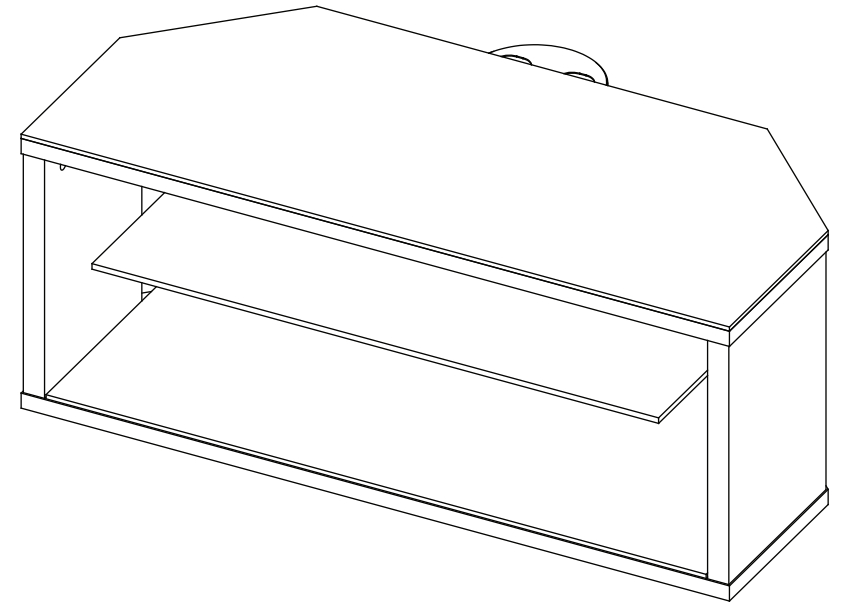

Mono

The Mono range is a stunning combination of function and style. It has an incredible amount of space to allow even the largest of AV set up within its slender and compact frame. Beautifully formed for the corner of a room its contemporary style and dramatic floating shelf make an impressive stage for any audio visual display.

Real wood veneer in Oak or Walnut with contrasting black interior

Floating shelf

Mono Range

MONO 1000 BLACK

MONO 1000 OAK

MONO 1000 WALNUT

Features

Adaptable:	Fits any make and model of TV up to 52"
Real Wood Finish:	Available in Oak or Walnut
No More Wires:	Hides all the clutter of cables and wires
Stylish Design:	Sits low to the floor for sleek appearance
Safety:	Safety glass with rounded edges
Extension Cable Supplied:	4 socket extension cable supplied
Cable Management:	Cable ties and cable mounts supplied
Space Saving:	Fits easily into corners or against walls
High Quality:	Extremely strong and beautifully finished

Specifications

Stand Dimensions:	H: 412mm x W: 1000mm x D 519mm
Bottom Shelf Height:	202mm
Useable Bottom Shelf Space:	W: 936mm x D: 350mm
Top Shelf Height:	132mm
Useable Top Shelf Space:	W: 800mm x D: 350mm
Shelf Safety Glass Thickness:	8mm
Max TV Weight:	50Kg
Overall Weight:	40Kg
Box Dimensions:	H: 242mm x W: 1126mm x D 560mm

Mono Dimensions

Top

Front

Side