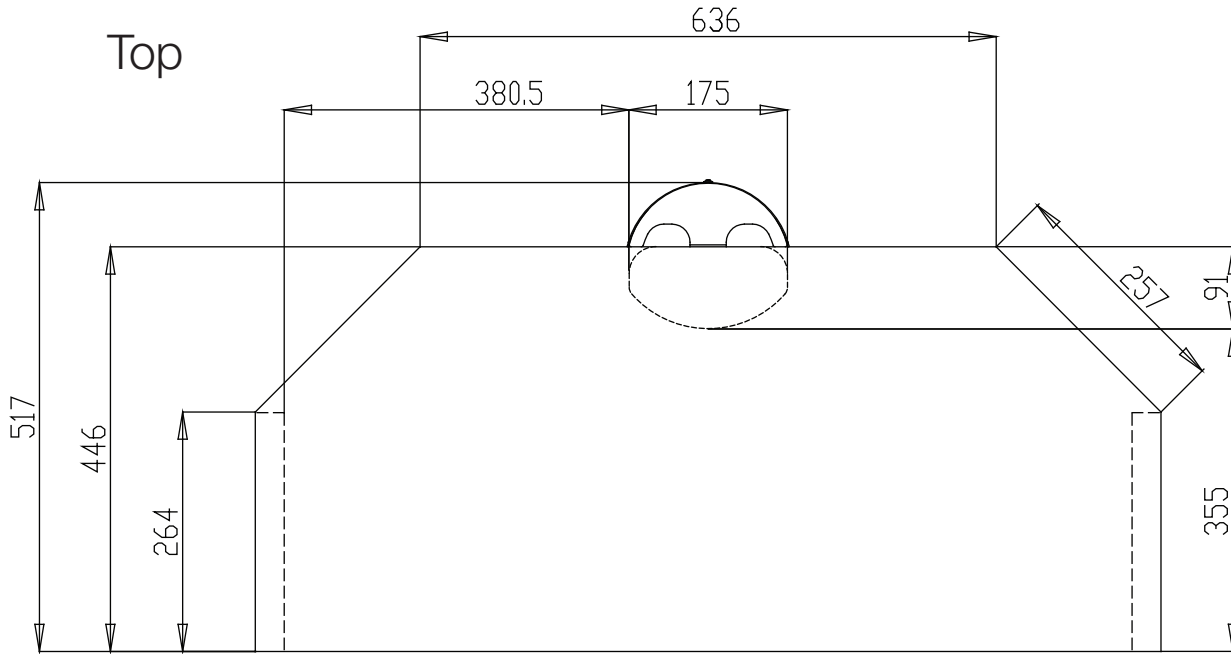

Real wood veneer in Oak or Walnut with contrasting black interior

Floating shelf

Mono Range

MONO 1000 BLACK

MONO 1000 OAK

MONO 1000 WALNUT

Features

Adaptable:	Fits any make and model of TV up to 52"
Real Wood Finish:	Available in Oak or Walnut
No More Wires:	Hides all the clutter of cables and wires
Stylish Design:	Sits low to the floor for sleek appearance
Safety:	Safety glass with rounded edges
Extension Cable Supplied:	4 socket extension cable supplied
Cable Management:	Cable ties and cable mounts supplied
Space Saving:	Fits easily into corners or against walls
High Quality:	Extremely strong and beautifully finished

Specifications

Stand Dimensions:	H: 412mm x W: 1000mm x D 519mm
Bottom Shelf Height:	202mm
Useable Bottom Shelf Space:	W: 936mm x D: 350mm
Top Shelf Height:	132mm
Useable Top Shelf Space:	W: 800mm x D: 350mm
Shelf Safety Glass Thickness:	8mm
Max TV Weight:	50Kg
Overall Weight:	40Kg
Box Dimensions:	H: 242mm x W: 1126mm x D 560mm

Mono Dimensions

Top

Front

Side