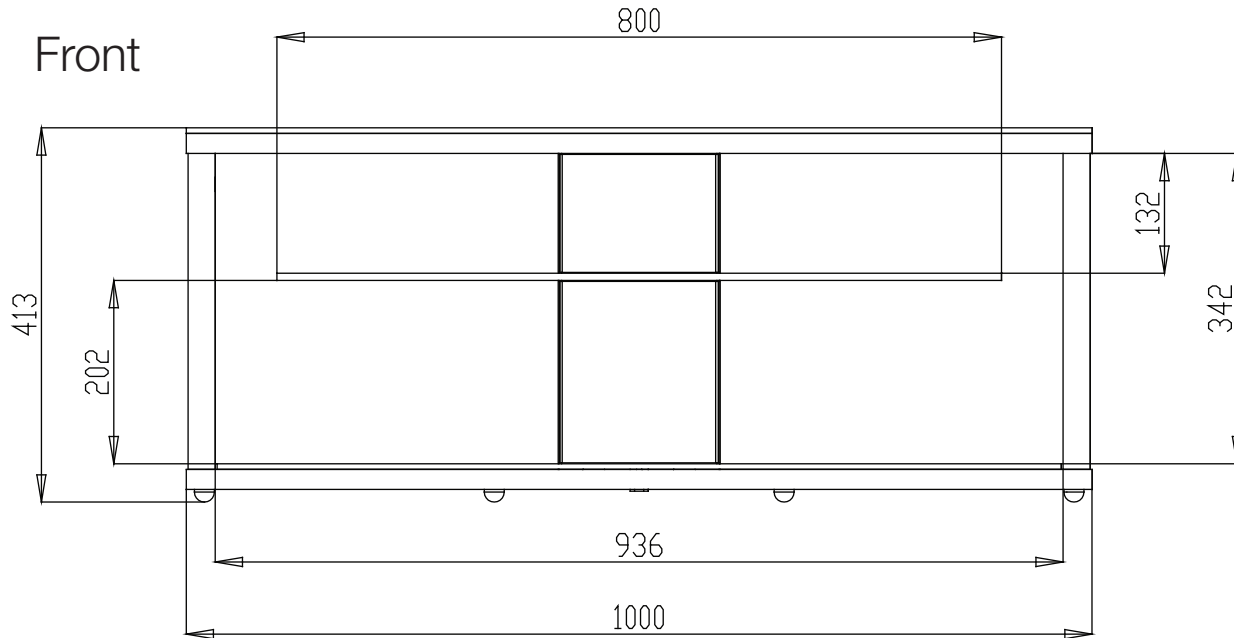

Real wood veneer in Oak or Walnut with contrasting black interior

Floating shelf

Mono Range

MONO 1000 BLACK

MONO 1000 OAK

MONO 1000 WALNUT

Features

Adaptable:	Fits any make and model of TV up to 52"
Real Wood Finish:	Available in Oak or Walnut
No More Wires:	Hides all the clutter of cables and wires
Stylish Design:	Sits low to the floor for sleek appearance
Safety:	Safety glass with rounded edges
Extension Cable Supplied:	4 socket extension cable supplied
Cable Management:	Cable ties and cable mounts supplied
Space Saving:	Fits easily into corners or against walls
High Quality:	Extremely strong and beautifully finished

Specifications

Stand Dimensions:	H: 412mm x W: 1000mm x D 519mm
Bottom Shelf Height:	202mm
Useable Bottom Shelf Space:	W: 936mm x D: 350mm
Top Shelf Height:	132mm
Useable Top Shelf Space:	W: 800mm x D: 350mm
Shelf Safety Glass Thickness:	8mm
Max TV Weight:	50Kg
Overall Weight:	40Kg
Box Dimensions:	H: 242mm x W: 1126mm x D 560mm

Mono Dimensions

Top

Front

Side