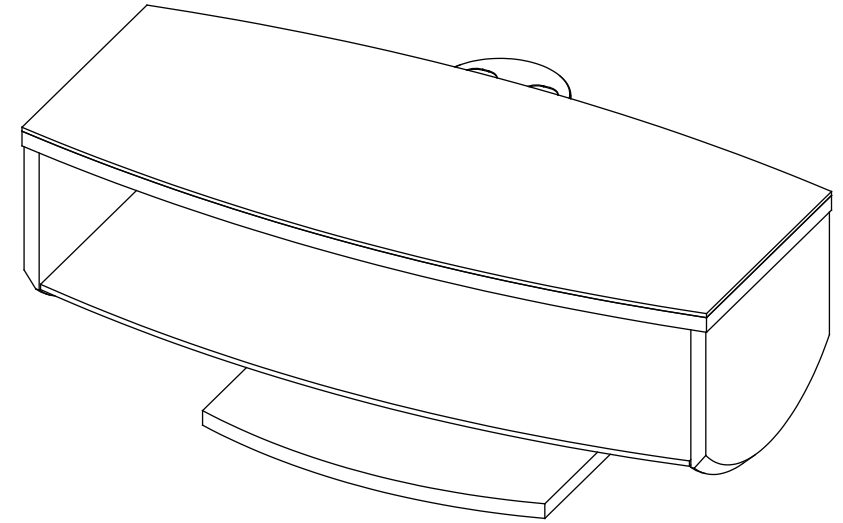

Horizon

The Horizon has a subtle but striking silhouette with its gently curved aperture floating effortlessly off the floor. Its free flowing shape outlines a practical space where AV units can be placed side by side or stacked on top of each other. Slim forms and a low stance easily place the Horizon within any interior or decor.

Real wood veneer in Oak or Walnut with contrasting black veneer interior

Side by side units

Horizon Range

HZN 1000 BLACK

HZN 1000 OAK

HZN 1000 WALNUT

Features

Adaptable:	Fits any make and model of TV up to 52"
Real Wood Finish:	Available in Oak or Walnut
No More Wires:	Hides all the clutter of cables and wires
Stylish Design:	Sits low to the floor with floating appearance
Safety:	Safety glass with rounded edges
Extension Cable Supplied:	4 socket extension cable supplied
Cable Management:	Cable ties and cable mounts supplied
Space Saving:	Fits easily into corners or against walls
High Quality:	Strong and beautifully finished

Specifications

Stand Dimensions:	H: 395mm x W: 1000mm x D 521mm
Internal Cabinet Height:	202mm
Useable Shelf Space 1 unit:	W: 952mm x D: 345mm
Useable Shelf Space 2 units:	W: 952mm x D: 310mm
Glass Top:	On black cabinet only
Shelf Safety Glass Thickness:	8mm
Max TV Weight:	50Kg
Overall Weight:	38Kg
Box Dimensions:	H: 242mm x W: 1126mm x D 560mm

Horizon Dimensions

Top

Front

Side