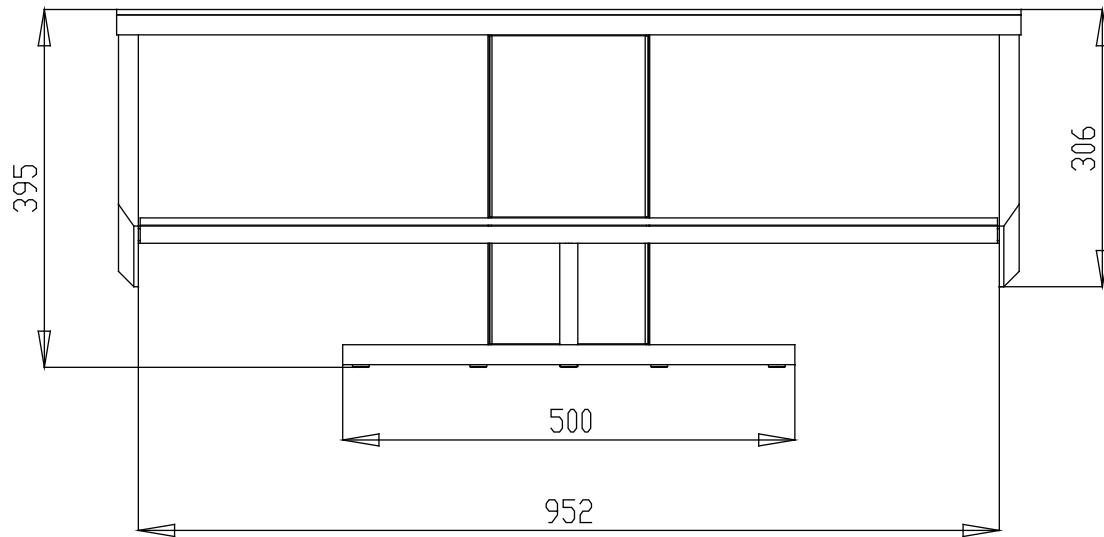

Horizon

The Horizon has a subtle but striking silhouette with its gently curved aperture floating effortlessly off the floor. Its free flowing shape outlines a practical space where AV units can be placed side by side or stacked on top of each other. Slim forms and a low stance easily place the Horizon within any interior or decor.

Real wood veneer in Oak or Walnut with contrasting black veneer interior

Side by side units

Horizon Range

HZN 1000 BLACK

HZN 1000 OAK

HZN 1000 WALNUT

Features

Adaptable:	Fits any make and model of TV up to 52"
Real Wood Finish:	Available in Oak or Walnut
No More Wires:	Hides all the clutter of cables and wires
Stylish Design:	Sits low to the floor with floating appearance
Safety:	Safety glass with rounded edges
Extension Cable Supplied:	4 socket extension cable supplied
Cable Management:	Cable ties and cable mounts supplied
Space Saving:	Fits easily into corners or against walls
High Quality:	Strong and beautifully finished

Specifications

Stand Dimensions:	H: 395mm x W: 1000mm x D 521mm
Internal Cabinet Height:	202mm
Useable Shelf Space 1 unit:	W: 952mm x D: 345mm
Useable Shelf Space 2 units:	W: 952mm x D: 310mm
Glass Top:	On black cabinet only
Shelf Safety Glass Thickness:	8mm
Max TV Weight:	50Kg
Overall Weight:	38Kg
Box Dimensions:	H: 242mm x W: 1126mm x D 560mm

Horizon Dimensions

Top

Front

Side