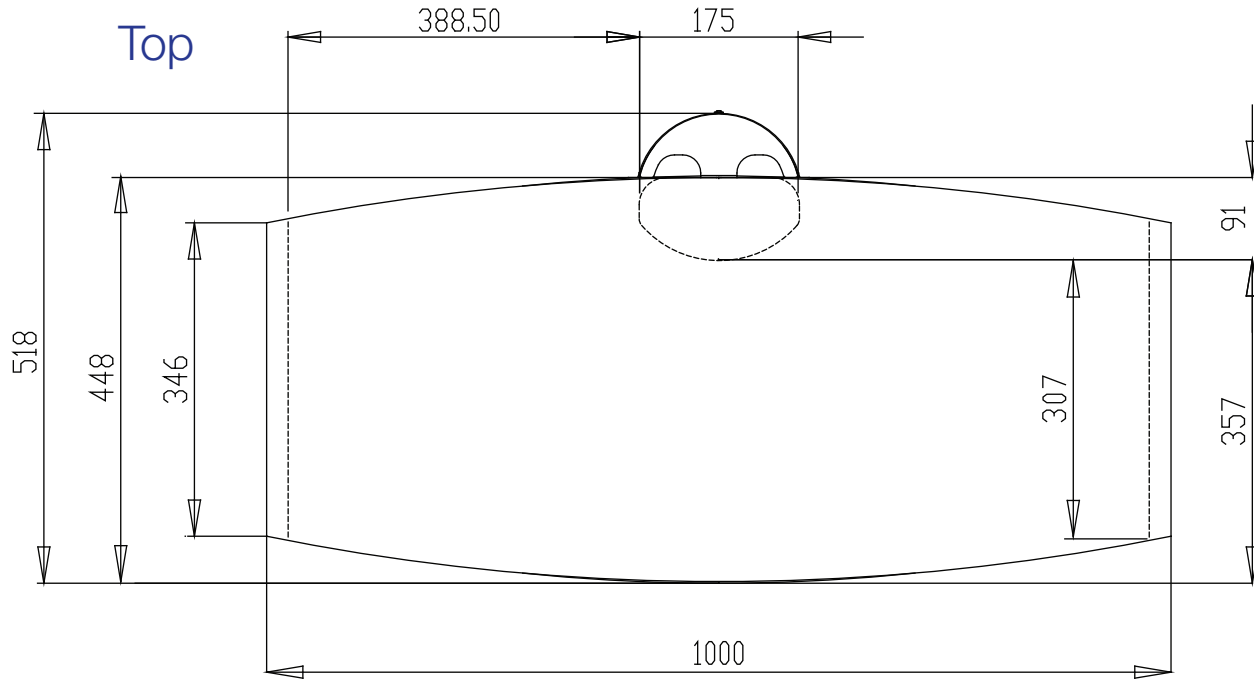

Horizon

The Horizon has a subtle but striking silhouette with its gently curved aperture floating effortlessly off the floor. Its free flowing shape outlines a practical space where AV units can be placed side by side or stacked on top of each other. Slim forms and a low stance easily place the Horizon within any interior or decor.

Real wood veneer in Oak or Walnut with contrasting black veneer interior

Side by side units

Horizon Range

HZN 1000 BLACK

HZN 1000 OAK

HZN 1000 WALNUT

Features

Adaptable:	Fits any make and model of TV up to 52"
Real Wood Finish:	Available in Oak or Walnut
No More Wires:	Hides all the clutter of cables and wires
Stylish Design:	Sits low to the floor with floating appearance
Safety:	Safety glass with rounded edges
Extension Cable Supplied:	4 socket extension cable supplied
Cable Management:	Cable ties and cable mounts supplied
Space Saving:	Fits easily into corners or against walls
High Quality:	Strong and beautifully finished

Specifications

Stand Dimensions:	H: 395mm x W: 1000mm x D 521mm
Internal Cabinet Height:	202mm
Useable Shelf Space 1 unit:	W: 952mm x D: 345mm
Useable Shelf Space 2 units:	W: 952mm x D: 310mm
Glass Top:	On black cabinet only
Shelf Safety Glass Thickness:	8mm
Max TV Weight:	50Kg
Overall Weight:	38Kg
Box Dimensions:	H: 242mm x W: 1126mm x D 560mm

Horizon Dimensions

Top

Front

Side